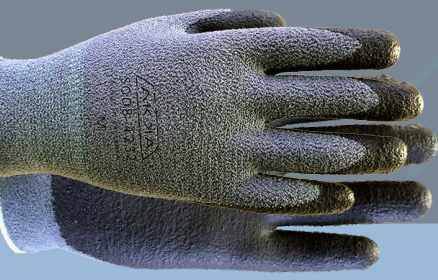

**WINTER
PROMOTION**

3C-K5P4
SIZES : 7-10

- THERMOLITE
- LINER
- WARMER
- THAN WOOL
- REPEL
- HUMIDITY

\$ 4.05 / PR

S02DM
SIZES : 8 - 11

- DEXTERITY
- FLEXIBILITY
- COMFORT

\$ 3.57 / PR

SN168DT-5
SIZES : S TO XL

- THINSULATE
- LINED
- WATER & OIL
- REPELLENT
- COWHIDE
- LEATHER
- OUTER SEAMS

\$ 21.43 / PR

S1005D
SIZE : L

- THINSULATE
- LINING 40 G.
- FLEXIBILITY
- DRIVER
- STYLE

\$ 2.38 / PR

S008
SIZES : M TO XXL

- EXCELLENT
- DEXTERITY
- FLEXIBILITY

\$ 1.79 / PR

Welding

S3A
SIZE : 10

- SPLIT LEATHER
- COTTON BACK
- ABRASION RESISTANCE
- FLEXIBILITY

\$ 2.98 / PR

SOLUTION-T5
SIZES : 8 - 11

- ANSI 3 CUT RESISTANCE
- RESISTANT TO SPARKS
- CONTACT HEAT RESISTANT
- GREASES RESISTANT
- DEXTERITY

\$ 4.17 / PR

PERFECT FOR THE GRINDER

CONFORTGRIP/F
SIZES : 8 - 11

- PARA-ARAMID KNITTING
- ANSI 2 CUT RESISTANCE
- CONTACT HEAT RESISTANCE
- VERY GOOD RESISTANCE TO PERFORATION

\$ 9.82 / PR

S204
SIZE : 10

- GOATSKIN LEATHER
- KEVLAR THREAD
- SPLIT LEATHER CUFF 4"
- EXTREME FLEXIBILITY
- DEXTERITY